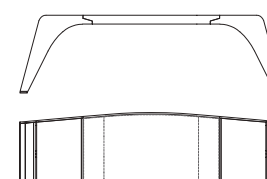

52805
Scrivania cassettiera destra
Writing desk right chest of drawers
cm 230 x 101 x h 74
in 90 1/2 x 39 3/4 x h 29 1/8

52806
Scrivania cassettiera sinistra
Writing desk left chest of drawers
cm 230 x 101 x h 74
in 90 1/2 x 39 3/4 x h 29 1/8

52810
Scrivania con multipresa a sinistra
Writing desk with left multi-socket
cm 250 x 79 x h 74
in 98 1/2 x 31 1/8 x h 29 1/8

52811
Scrivania con multipresa a destra
Writing desk with right multi-socket
cm 250 x 79 x h 74
in 98 1/2 x 31 1/8 x h 29 1/8