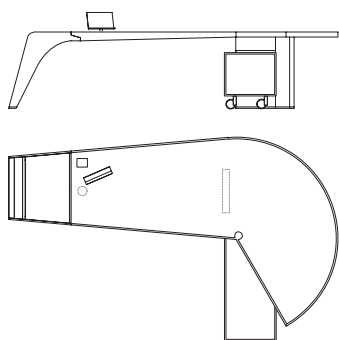

TENET

52820
Scrivania con penisola destra e multipresa
Writing desk with right worktop and multisocket
cm 318 x 197 x h 74
in 125 1/8 x 77 1/2 x h 29 1/8