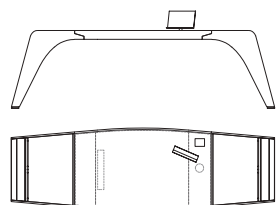

The lateral part presents a door with a document holder in saddle leather and a flap door, with storage compartments, that can be used also as a shelf. It is also available in a version with right and left worktop, that has a chest of drawers with 2 revolving castors to be easily moved under the desk. The version with two counterposed heads is also available in a curved shape with modesty panel. The top can be equipped with a multi-socket, placed on the left or on the right, predisposed for 2 schuko sockets, 2 high-speed USB sockets, to which a swivel lectern with inductive charging for mobile phones is added.

52800
Scrivania cassettiera destra e multipresa
Writing desk right chest of drawers and multi-socket
cm 230 x 101 x h 74
in 90 1/2 x 39 3/4 x h 29 1/8

52801
Scrivania cassettiera sinistra e multipresa
Writing desk left chest of drawers and multi-socket
cm 230 x 101 x h 74
in 90 1/2 x 39 3/4 x h 29 1/8

52805
Scrivania cassettiera destra
Writing desk right chest of drawers
cm 230 x 101 x h 74
in 90 1/2 x 39 3/4 x h 29 1/8

52806
Scrivania cassettiera sinistra
Writing desk left chest of drawers
cm 230 x 101 x h 74
in 90 1/2 x 39 3/4 x h 29 1/8