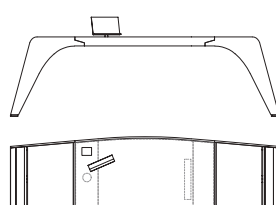

52811
Scrivania con multipresa a destra
Writing desk with right multi-socket
cm 250 x 79 x h 74
in 98 1/2 x 31 1/8 x h 29 1/8