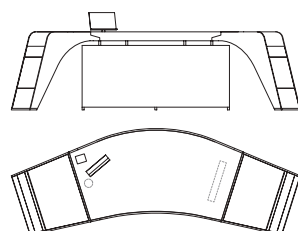

52825
Scrivania con multipresa a destra e pannello di cortesia
Writing desk with right multi-socket and modesty panel
cm 281 x 104 x h 74
in 110 5/8 x 41 x h 29 1/8