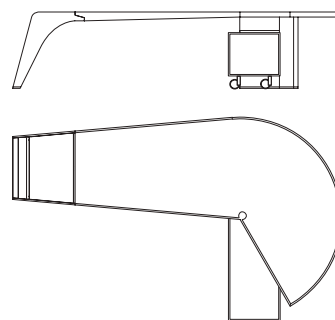

52815
Scrivania
Writing desk
cm 250 x 79 x h 74
in 98 1/2 x 31 1/8 x h 29 1/8

52825
Scrivania con multipresa a destra e pannello di cortesia
Writing desk with right multi-socket and modesty panel
cm 281 x 104 x h 74
in 110 5/8 x 41 x h 29 1/8

52826
Scrivania con multipresa a sinistra e pannello di cortesia
Writing desk with left multi-socket and modesty panel
cm 281 x 104 x h 74
in 110 5/8 x 41 x h 29 1/8

52830
Scrivania con pannello di cortesia
Writing desk with modesty panel
cm 281 x 104 x h 74
in 110 5/8 x 41 x h 29 1/8

TENET

52820
 Scrivania con penisola destra e multipresa
Writing desk with right worktop and multisocket
 cm 318 x 197 x h 74
 in 125 1/8 x 77 1/2 x h 29 1/8

52821
 Scrivania con penisola sinistra e multipresa
Writing desk with left worktop and multisocket
 cm 318 x 197 x h 74
 in 125 1/8 x 77 1/2 x h 29 1/8