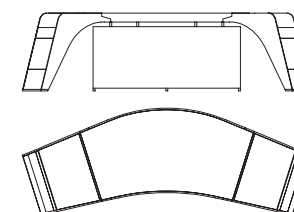

52830
Scrivania con pannello di cortesia
Writing desk with modesty panel
cm 281 x 104 x h 74
in 110 5/8 x 41 x h 29 1/8