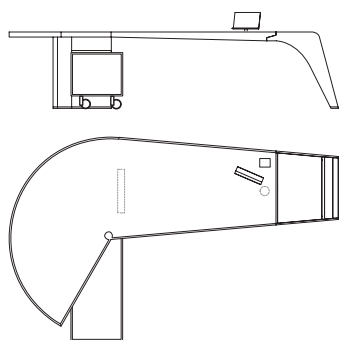

The lateral part presents a door with a document holder in saddle leather and a flap door, with storage compartments, that can be used also as a shelf. It is also available in a version with right and left worktop, that has a chest of drawers with 2 revolving castors to be easily moved under the desk. The version with two counterposed heads is also available in a curved shape with modesty panel. The top can be equipped with a multi-socket, placed on the left or on the right, predisposed for 2 schuko sockets, 2 high-speed USB sockets, to which a swivel lectern with inductive charging for mobile phones is added.

52815
Scrivania
Writing desk
cm 250 x 79 x h 74
in 98 1/2 x 31 1/8 x h 29 1/8

52825
Scrivania con multipresa a destra e pannello di cortesia
Writing desk with right multi-socket and modesty panel
cm 281 x 104 x h 74
in 110 5/8 x 41 x h 29 1/8

52826
Scrivania con multipresa a sinistra e pannello di cortesia
Writing desk with left multi-socket and modesty panel
cm 281 x 104 x h 74
in 110 5/8 x 41 x h 29 1/8

52830
Scrivania con pannello di cortesia
Writing desk with modesty panel
cm 281 x 104 x h 74
in 110 5/8 x 41 x h 29 1/8

TENET

52820
 Scrivania con penisola destra e multipresa
Writing desk with right worktop and multisocket
 cm 318 x 197 x h 74
 in 125 1/8 x 77 1/2 x h 29 1/8

52821
 Scrivania con penisola sinistra e multipresa
Writing desk with left worktop and multisocket
 cm 318 x 197 x h 74
 in 125 1/8 x 77 1/2 x h 29 1/8