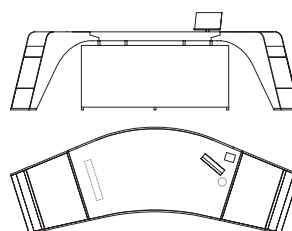

52800
Scrivania cassettiera destra e multipresa
Writing desk right chest of drawers and multi-socket
cm 230 x 101 x h 74
in 90 1/2 x 39 3/4 x h 29 1/8

52801
Scrivania cassettiera sinistra e multipresa
Writing desk left chest of drawers and multi-socket
cm 230 x 101 x h 74
in 90 1/2 x 39 3/4 x h 29 1/8

52805
Scrivania cassettiera destra
Writing desk right chest of drawers
cm 230 x 101 x h 74
in 90 1/2 x 39 3/4 x h 29 1/8

52806
Scrivania cassettiera sinistra
Writing desk left chest of drawers
cm 230 x 101 x h 74
in 90 1/2 x 39 3/4 x h 29 1/8

52810
Scrivania con multipresa a sinistra
Writing desk with left multi-socket
cm 250 x 79 x h 74
in 98 1/2 x 31 1/8 x h 29 1/8

52811
Scrivania con multipresa a destra
Writing desk with right multi-socket
cm 250 x 79 x h 74
in 98 1/2 x 31 1/8 x h 29 1/8

52815
Scrivania
Writing desk
cm 250 x 79 x h 74
in 98 1/2 x 31 1/8 x h 29 1/8

52825
Scrivania con multipresa a destra e pannello di cortesia
Writing desk with right multi-socket and modesty panel
cm 281 x 104 x h 74
in 110 5/8 x 41 x h 29 1/8